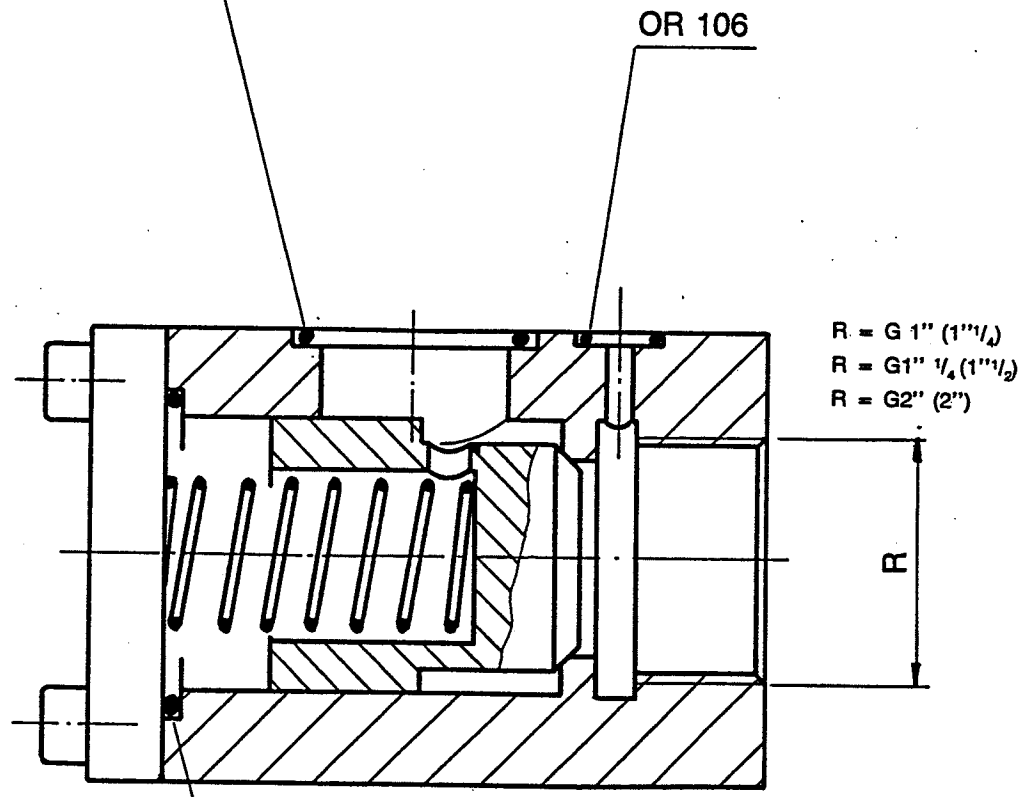

Data: 3/90

- OR 4150 (1/4")
- OR 4187 (1/2")
- OR 156 (2")

OR 106

- OR 4112 (1/4")
- OR 4150 (1/2")
- OR 147 (2")

TYPE "ZERO" PUMP UNIT

REPLACED WITH NEW TYPE IN 2000

VR

GMV - Pero