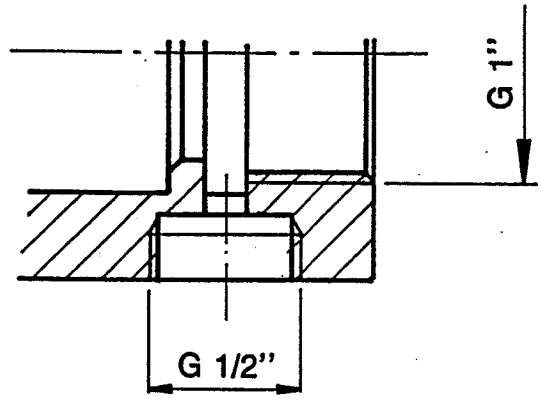

Data: 3/90

- OR 4150 (1/4")
- OR 4187 (1/2")
- OR 156 (2")

OR 106

- OR 4112 (1/4")
- OR 4150 (1/2")
- OR 147 (2")

TYPE "ZERO" PUMP UNIT

REPLACED WITH NEW TYPE IN 2000

VR

GMV - Pero