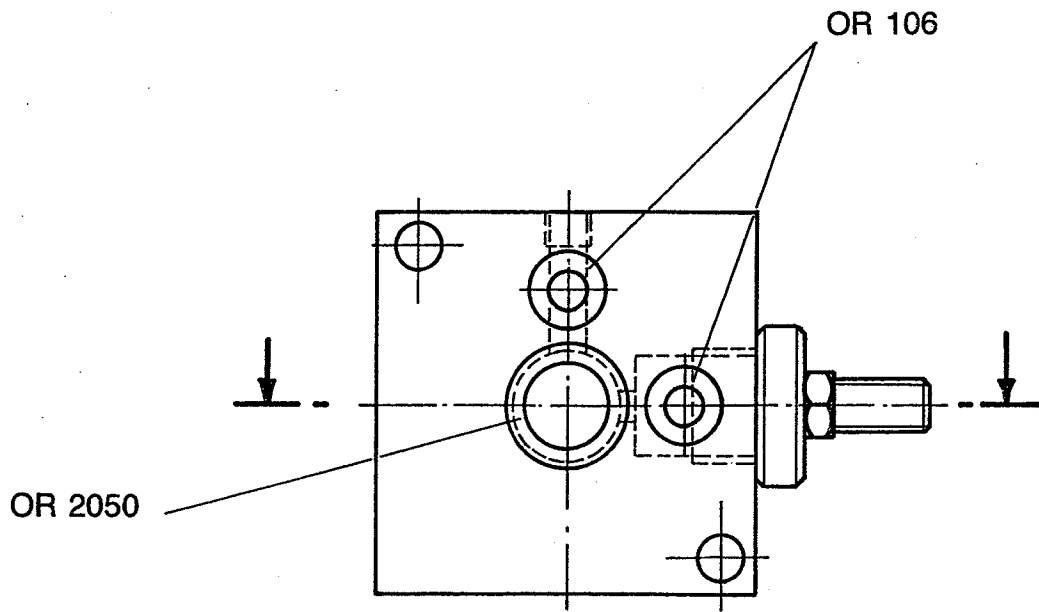

VRFP / EN

GMV - Pero

N° 3244

Data: 3/90