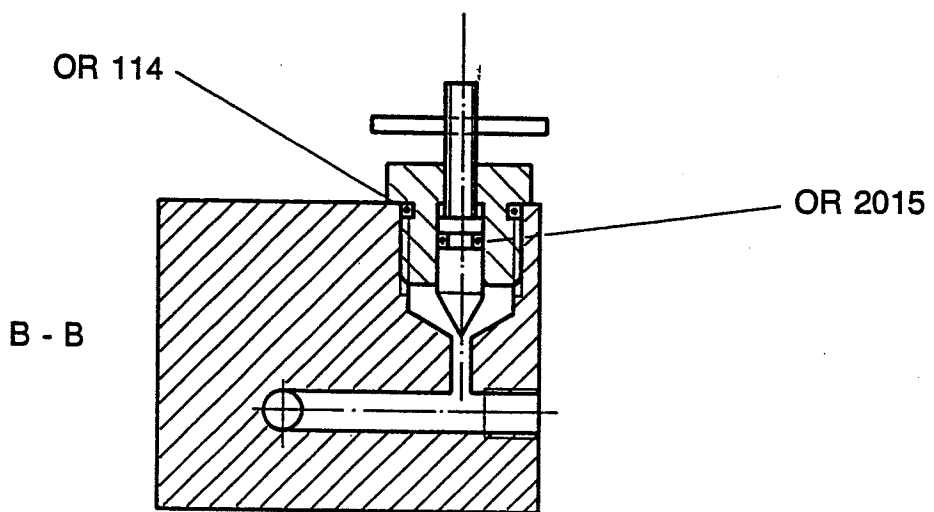

PRE 1990 ?

VSMA / EN

GMV - Pero

N° 3262

Data: 3/90