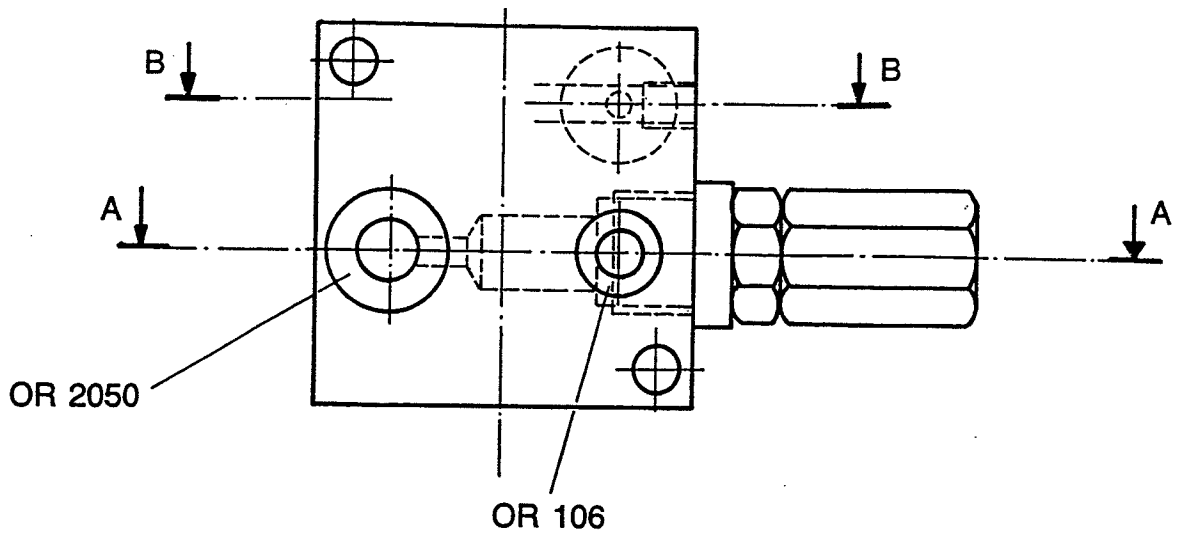

PRE 1990 ?

VSMA / EN

GMV - Pero

N° 3262

Data: 3/90