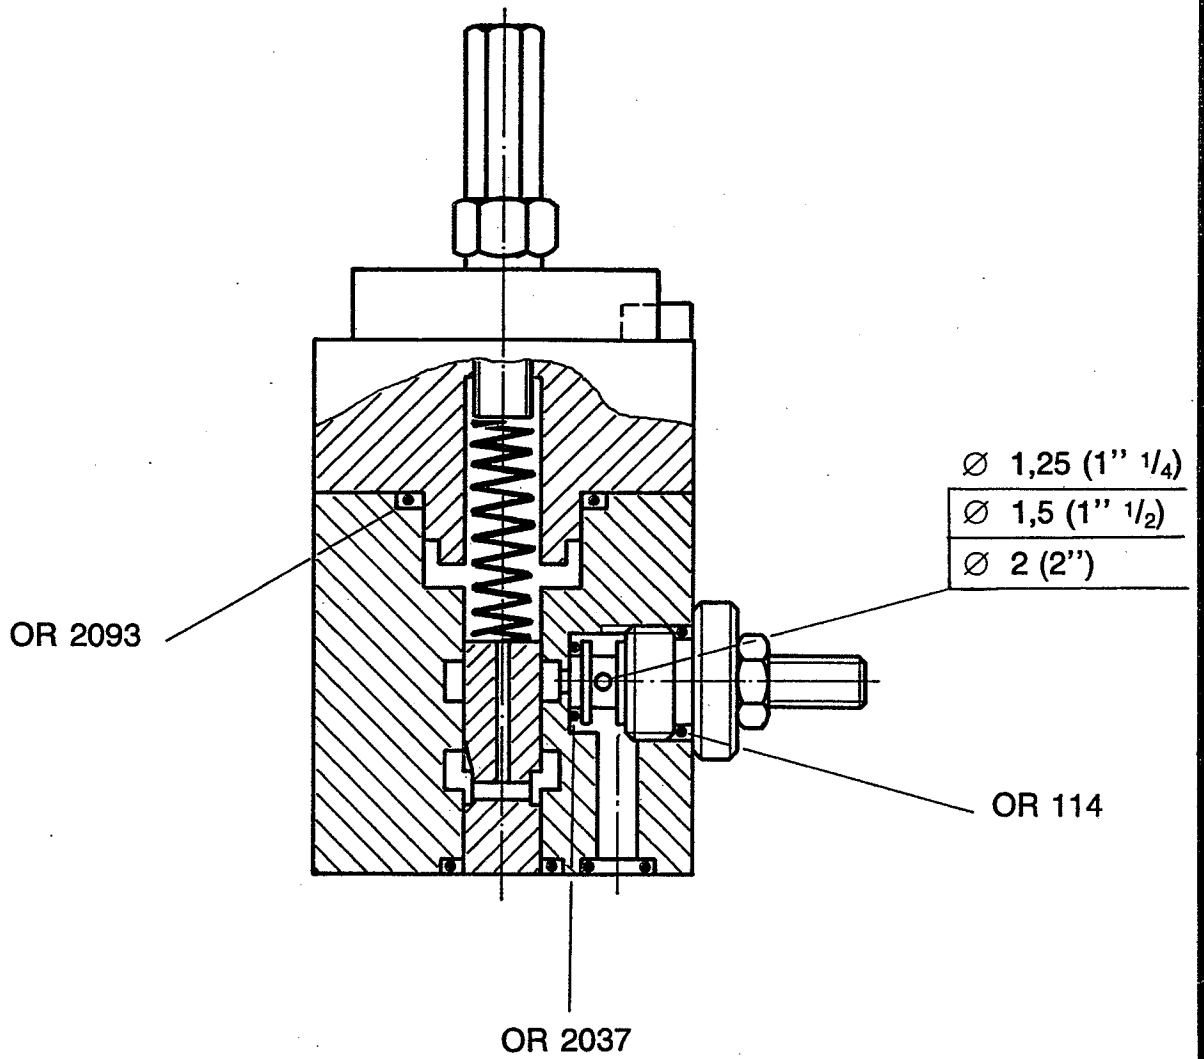

VRFP / EN

GMV - Pero

N° 3244

Data: 3/90