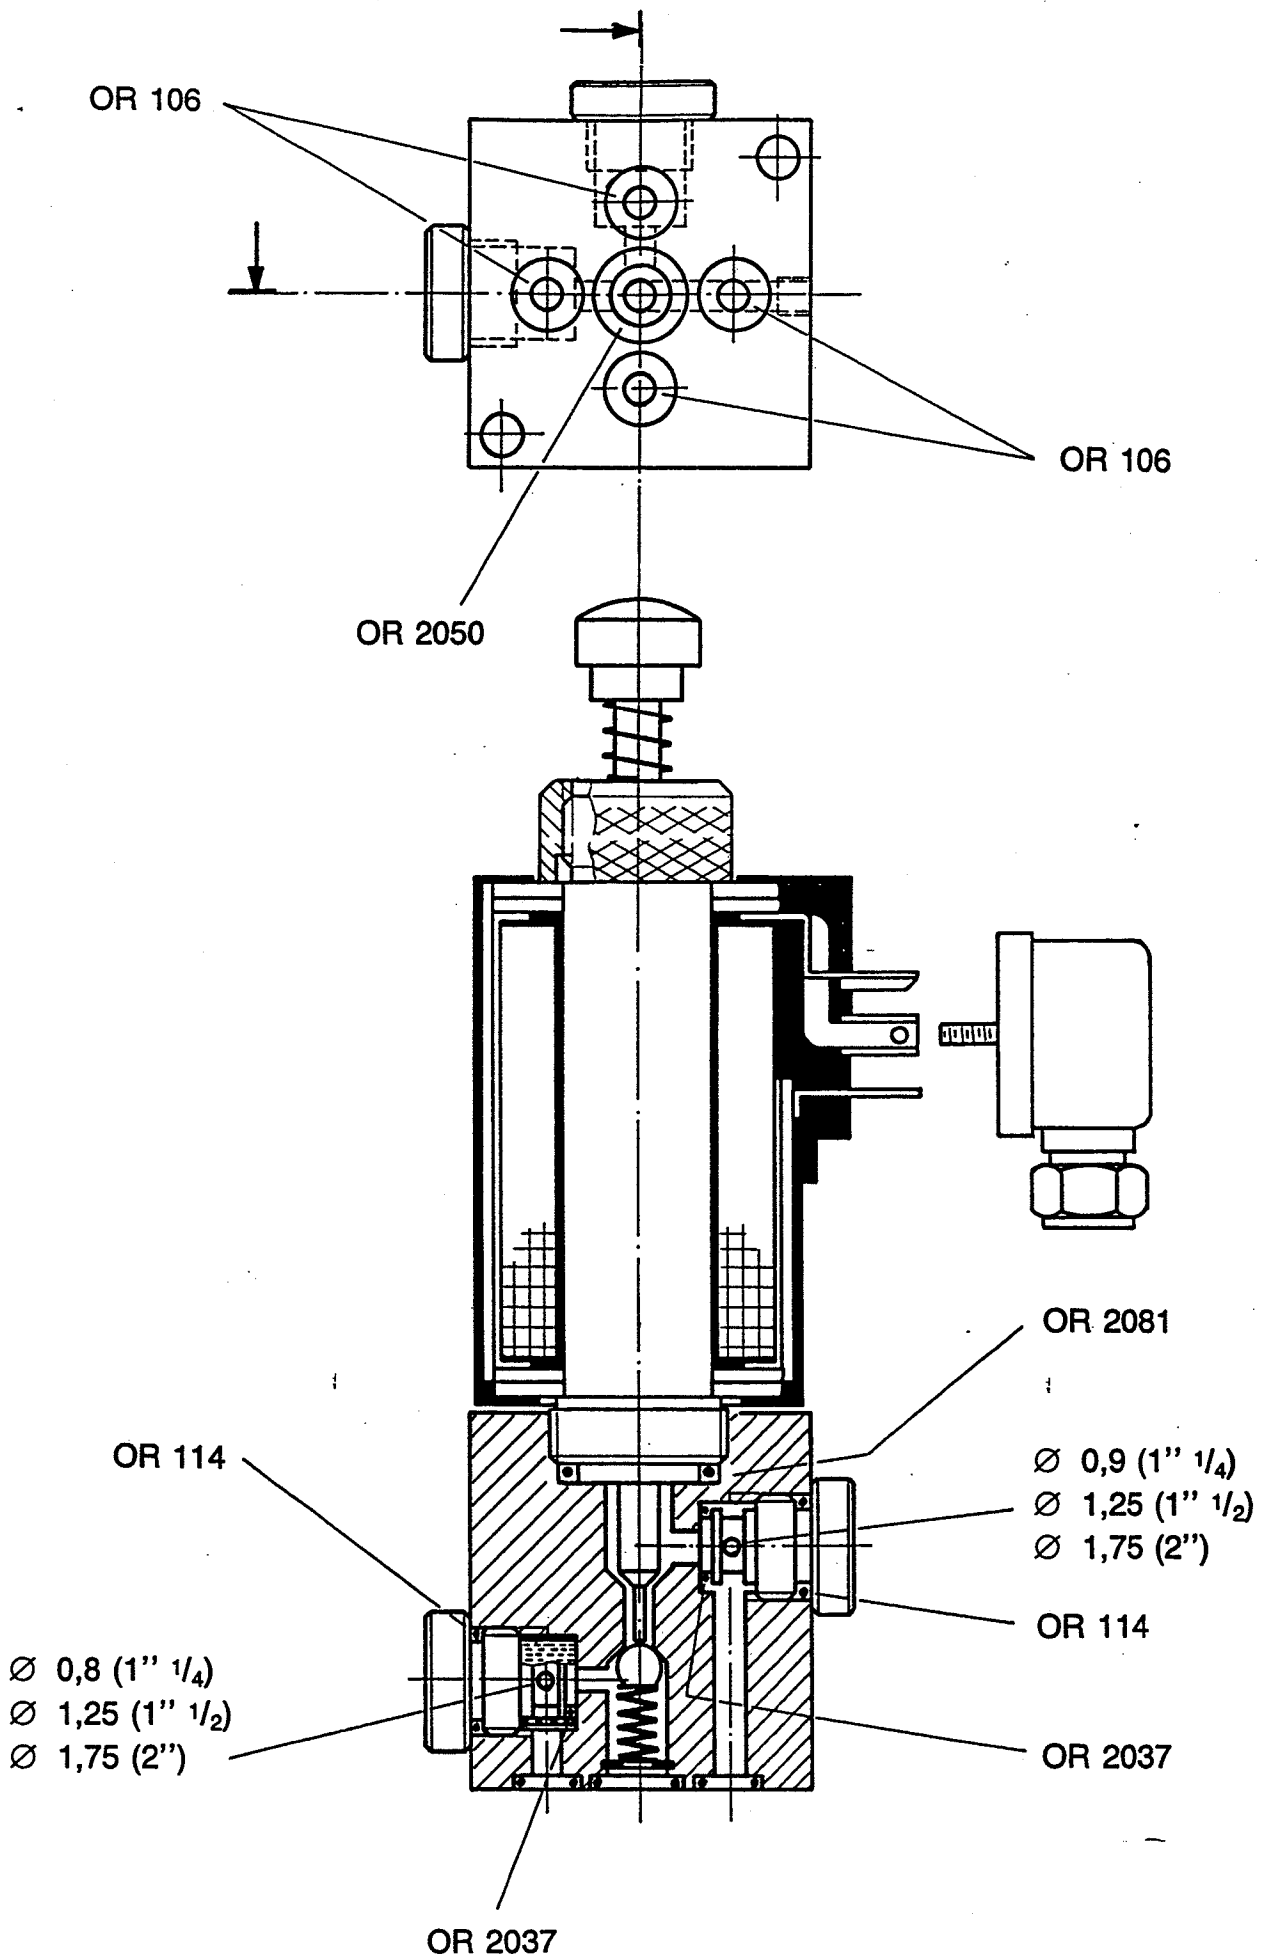

VMD / EN

GMV - Pero

N° 3223

Data: 3/90