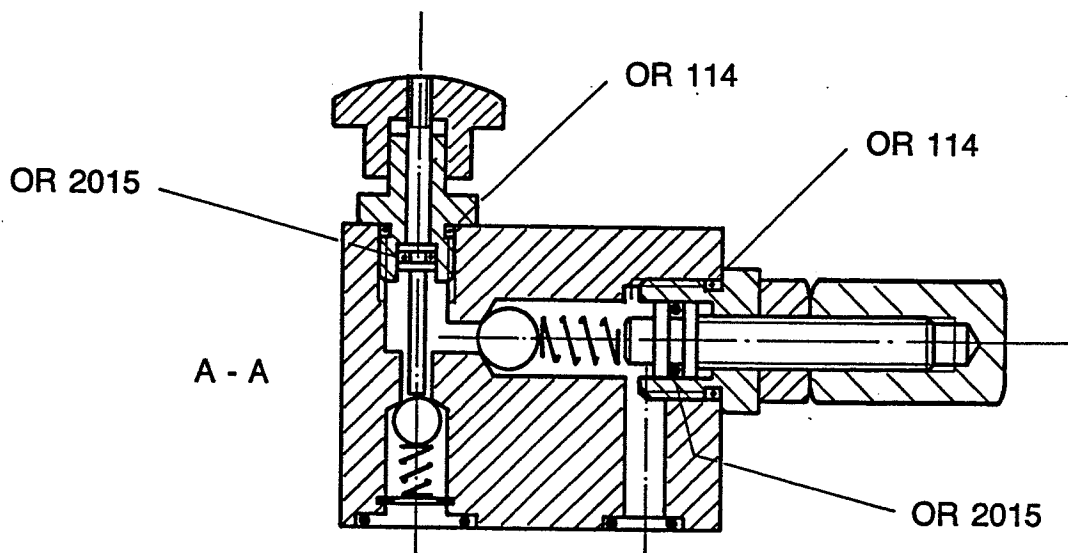

PRE 1990 ?

VSMA / EN

GMV - Pero

N° 3262

Data: 3/90