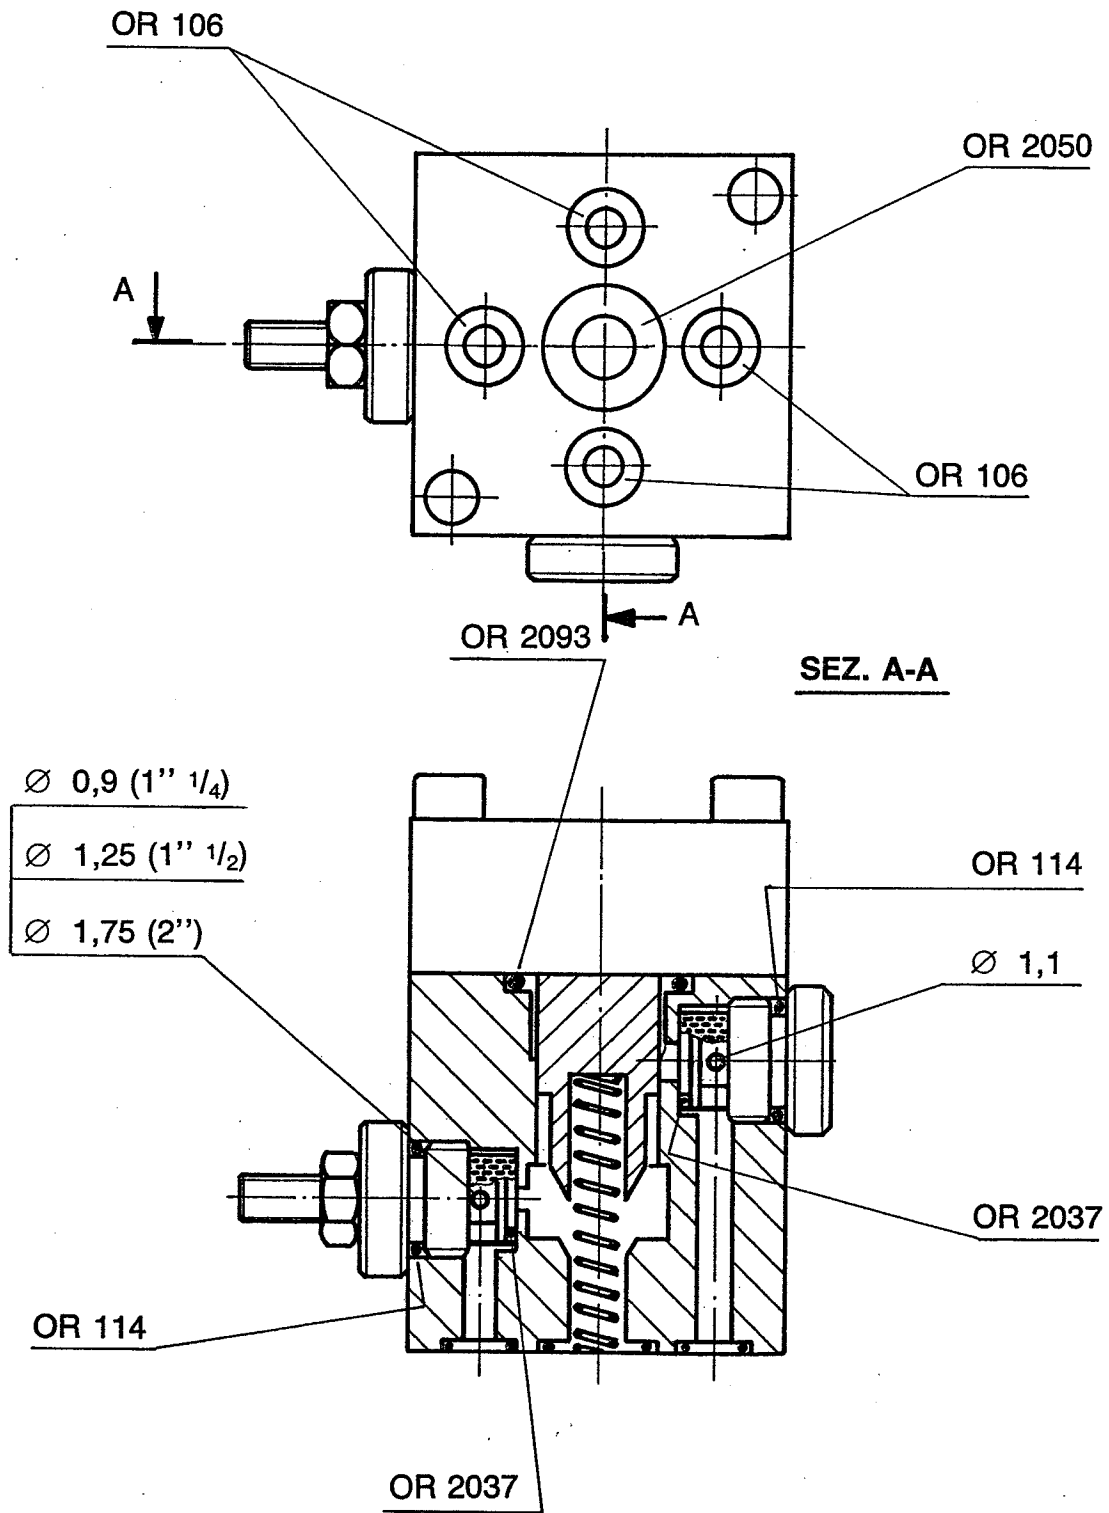

VP / EN

GMV - Pero

N° 3255

Data: 1/90