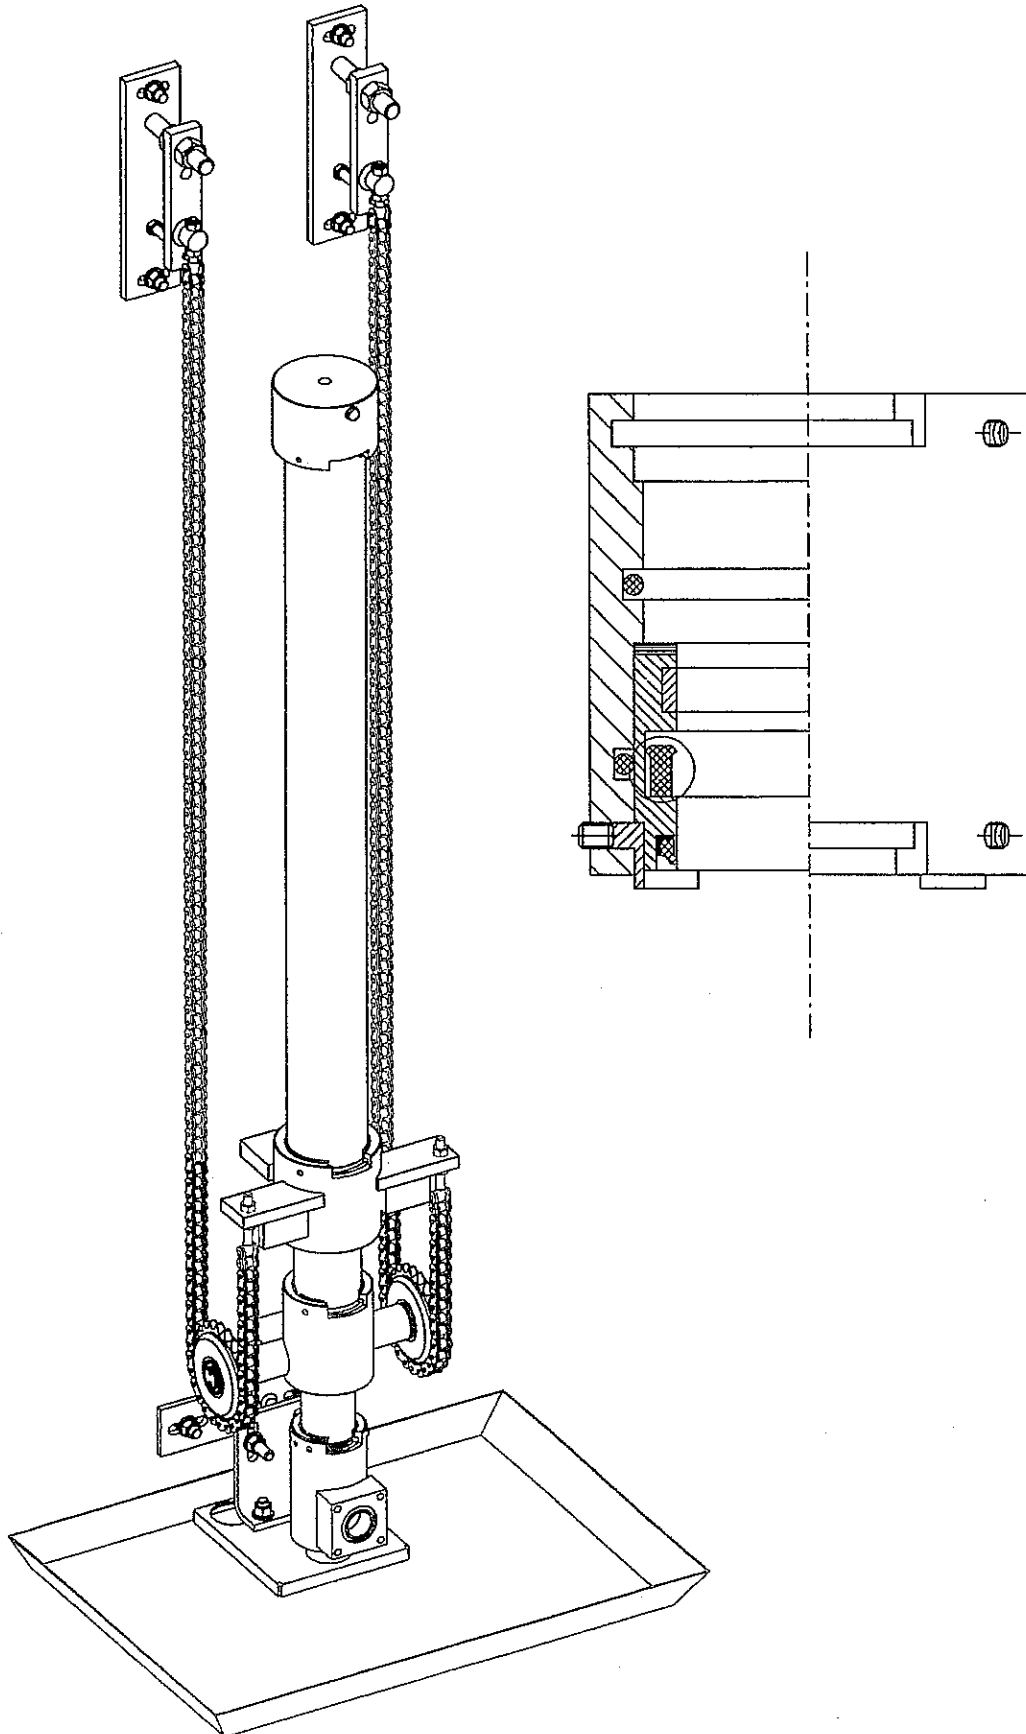

# TELESCOPIC JACK EC/TCS/AEC

Ompackning / Repacking / Sostituzione delle guarnizioni /  
Dichtungswechsel / Wymiana uszczelek

M 2:1

2004-02-16

1

CB/JA

1/15

THIS DOCUMENT IS EXCLUSIVE  
OWNERSHIP OF GMV  
IT IS PROHIBITED TO REPRODUCE  
OR DIVULGE IT.